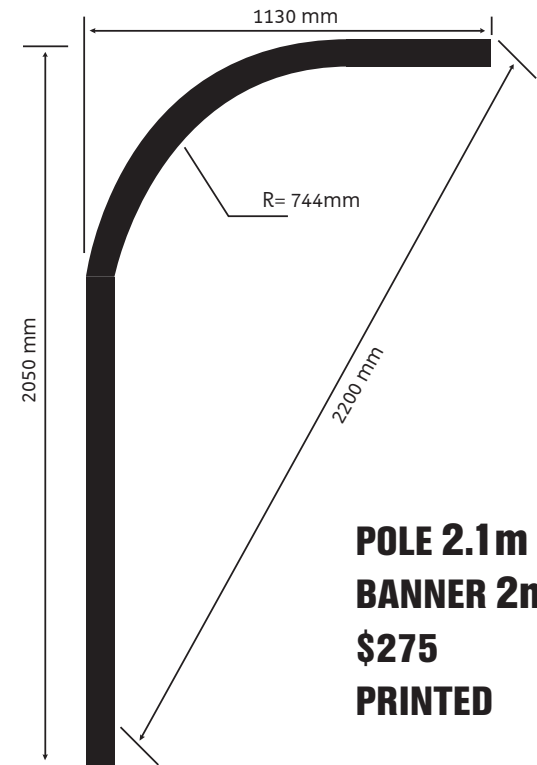

# 'Eclipse' Banner

USE THIS TEMPLATE TO CREATE YOUR ARTWORK

**POLE 4.4m HIGH  
BANNER 3.8m HIGH  
\$395  
PRINTED**

**POLE 3.2m HIGH  
BANNER 2.8m HIGH  
\$330  
PRINTED**

**POLE 2.1m HIGH  
BANNER 2m HIGH  
\$275  
PRINTED**