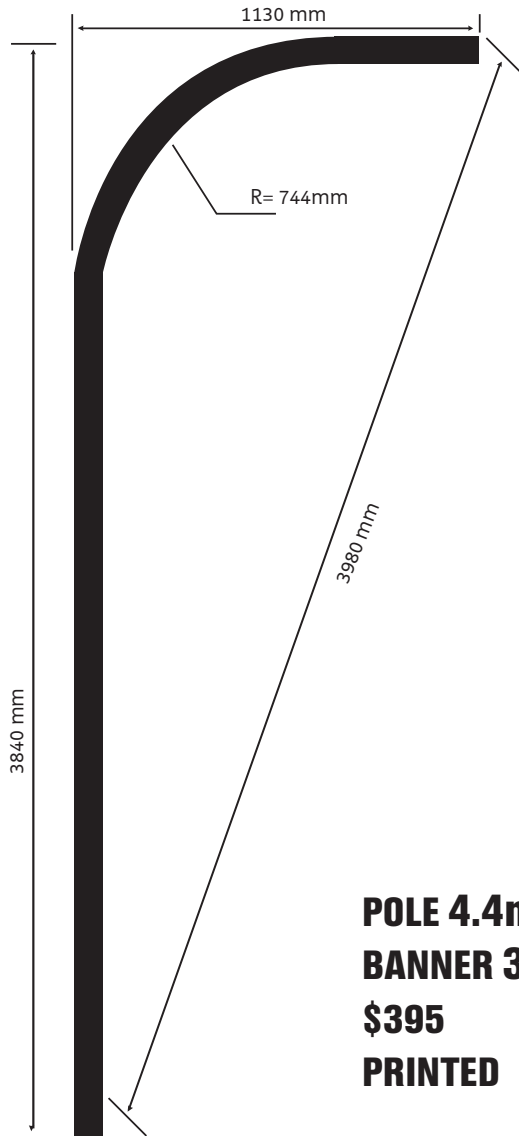

# 'Eclipse' Banner

USE THIS TEMPLATE TO CREATE YOUR ARTWORK

**POLE 4.4m HIGH  
BANNER 3.8m HIGH  
\$395  
PRINTED**

**POLE 3.2m HIGH  
BANNER 2.8m HIGH  
\$330  
PRINTED**

**POLE 2.1m HIGH  
BANNER 2m HIGH  
\$275  
PRINTED**