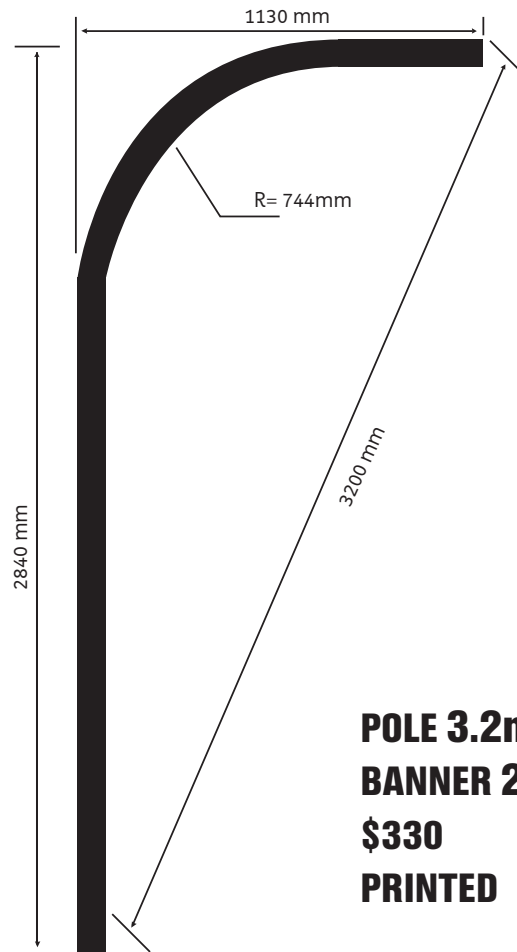

# 'Eclipse' Banner

USE THIS TEMPLATE TO CREATE YOUR ARTWORK

**POLE 4.4m HIGH  
BANNER 3.8m HIGH  
\$395  
PRINTED**

**POLE 3.2m HIGH  
BANNER 2.8m HIGH  
\$330  
PRINTED**

**POLE 2.1m HIGH  
BANNER 2m HIGH  
\$275  
PRINTED**