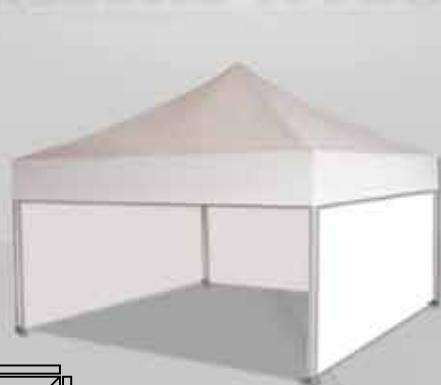

3 x 3m Folding Marquee Package Options

Leisure Package

+ 3 x Plain Walls

School & Club Package

+ Single Sided Banner

Business Package Option 1

Business Package Option 2

+ Double Sided Banner

Business Package Option 3

Business Package Option 4

Business Package Option 5

+ 1 x Single Sided Full Wall
2 x Single Sided Half Walls

Business Package Option 6

+ 3 x Double Sided Walls

These packages also include: