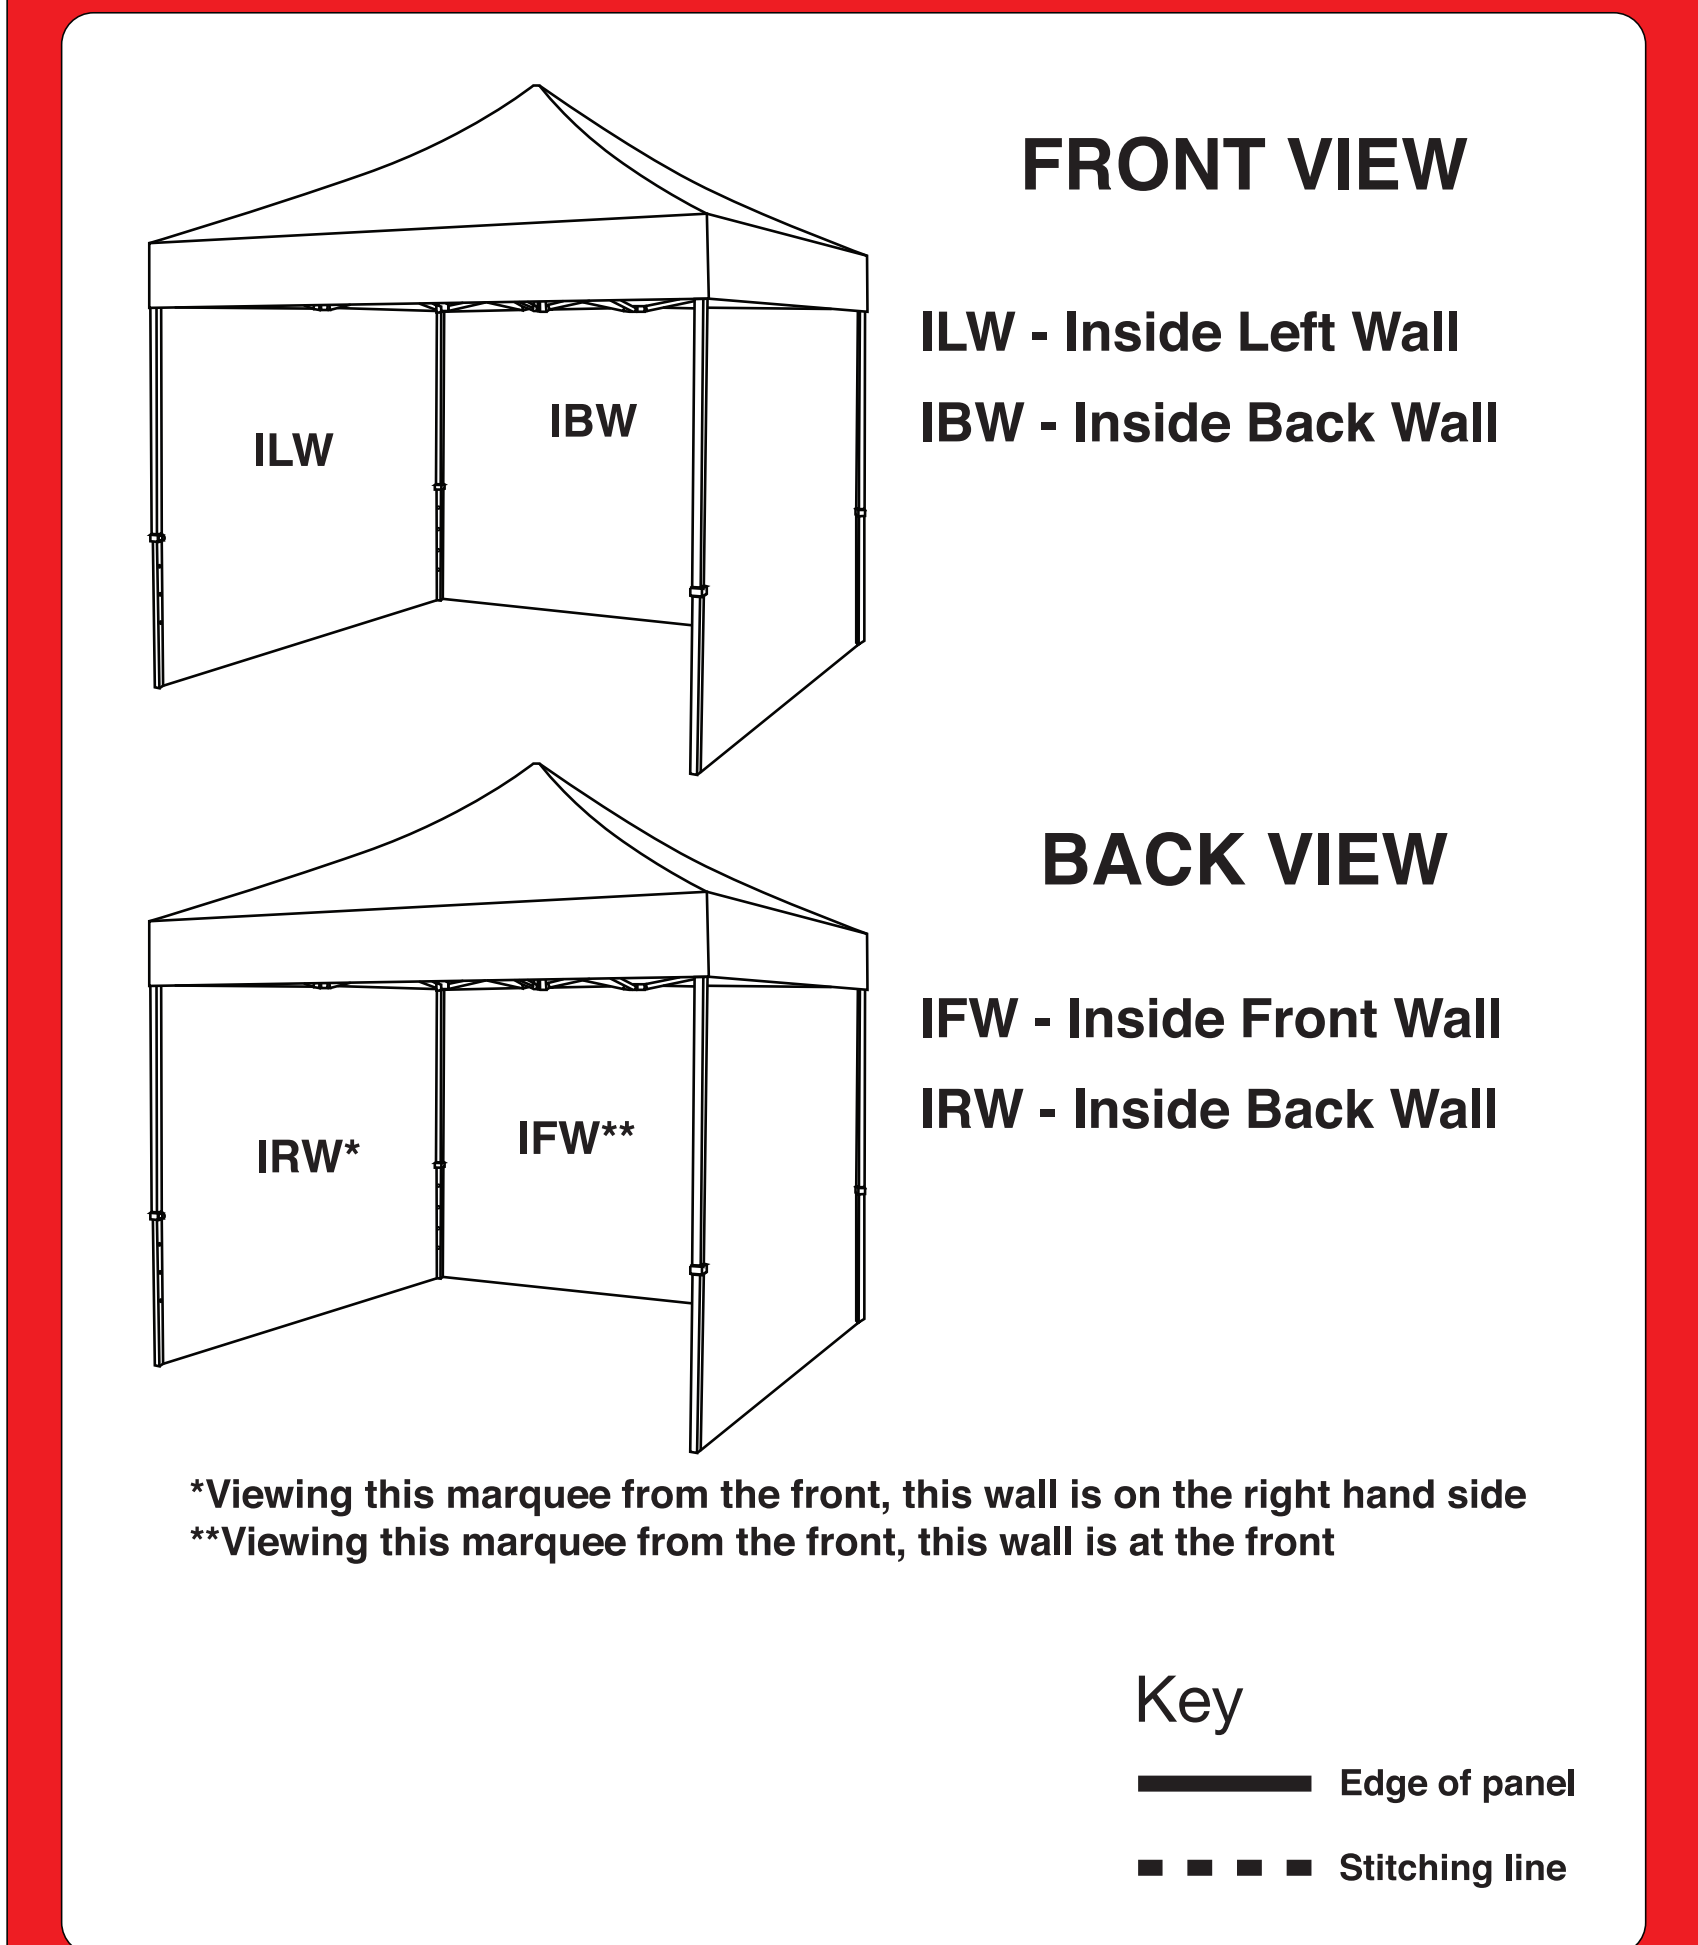

INSIDE FULL WALLS