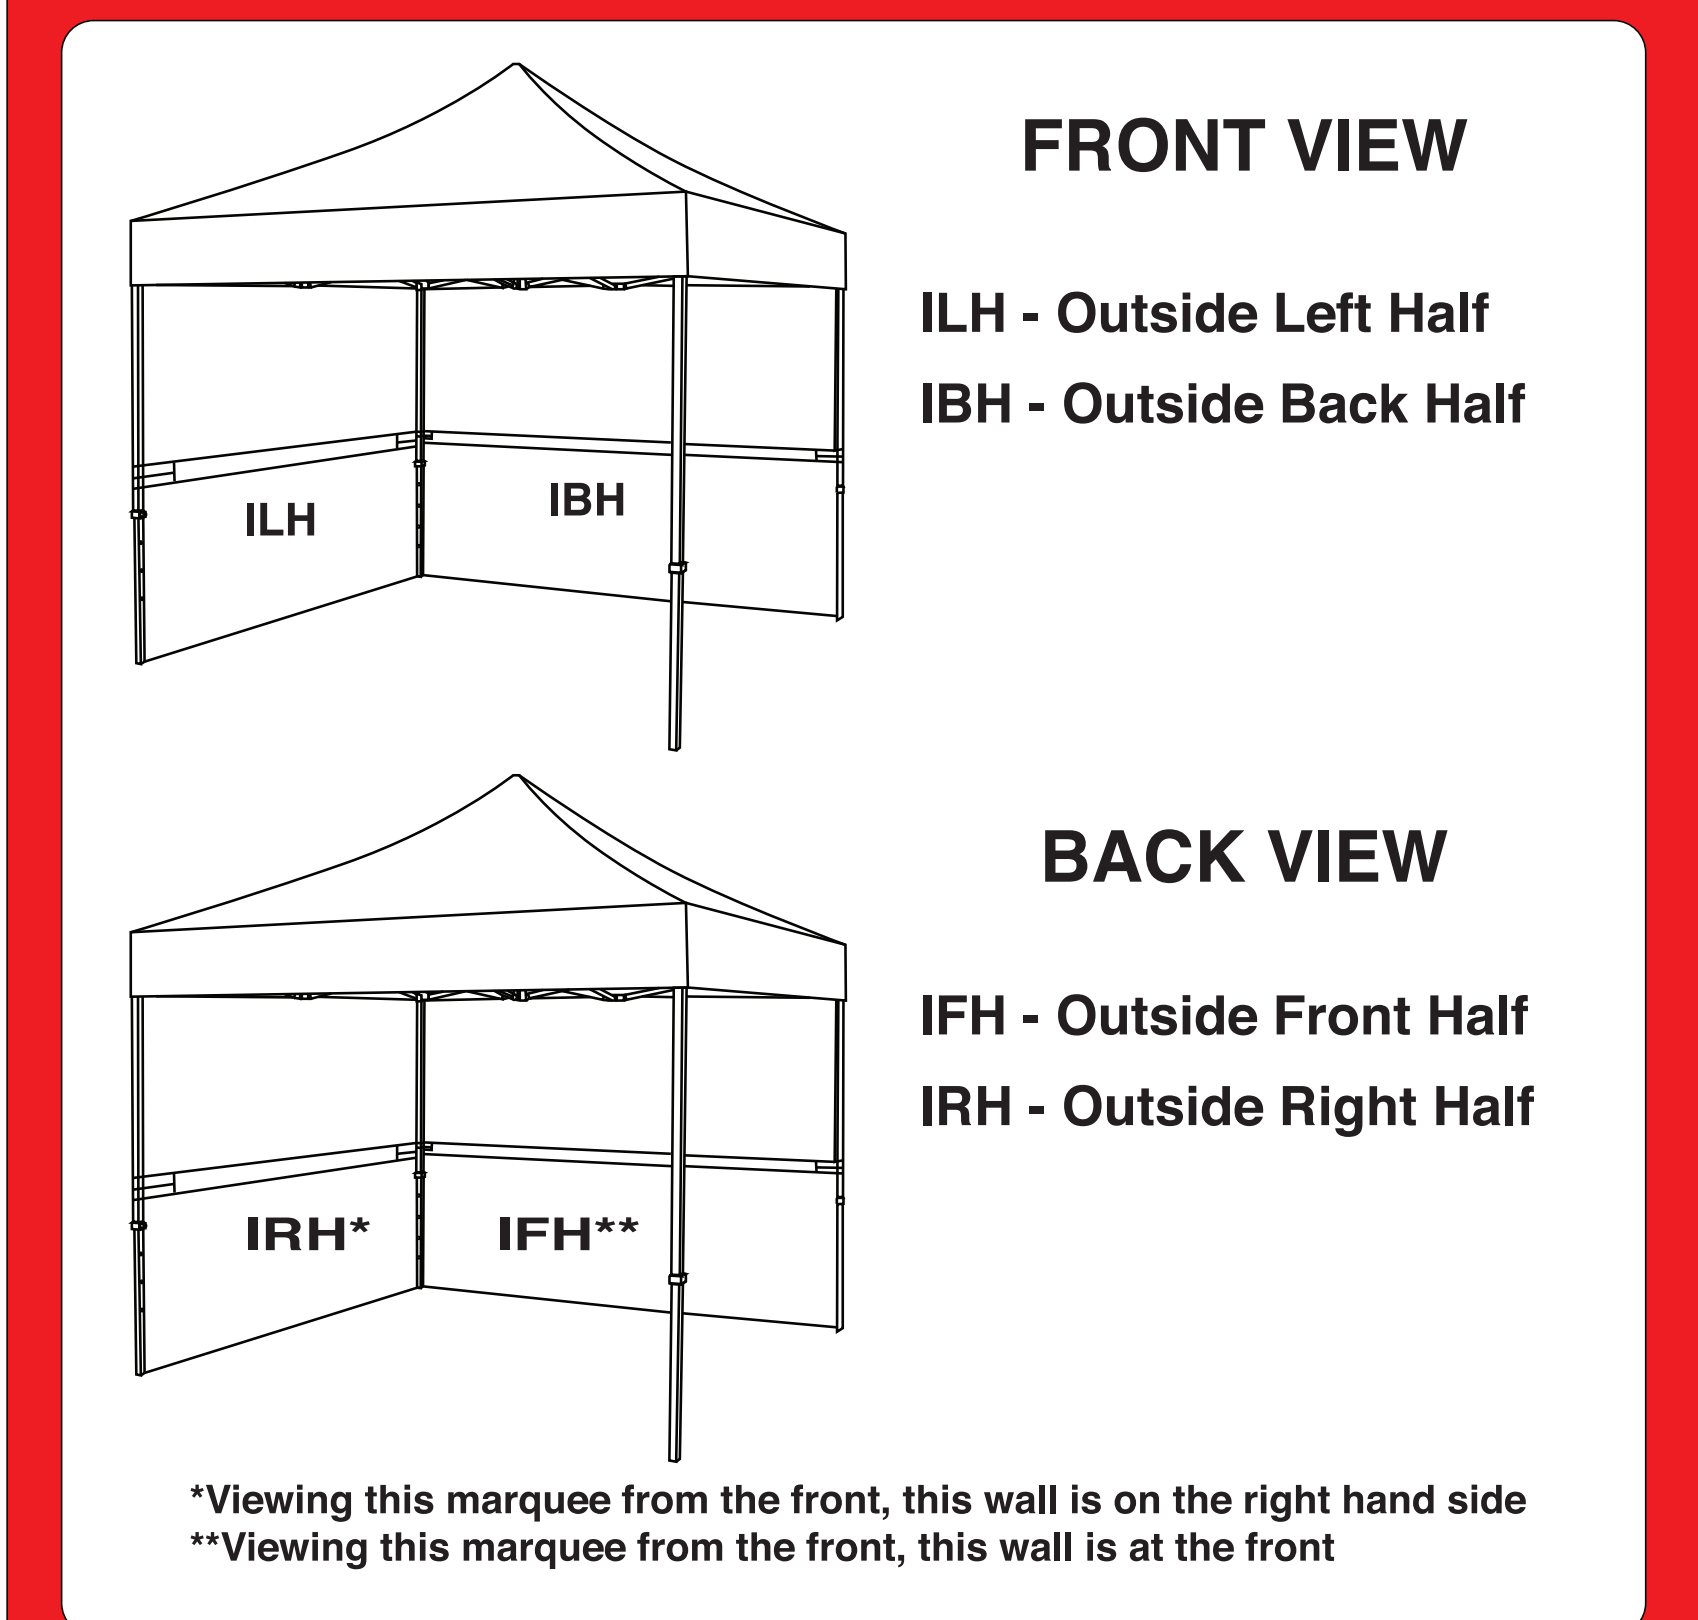

This template is designed at a 10% scale of the final product.
Rasterised artwork supplied at 300dpi to suit this template size is the minimum requirement for a high quality final print

ROOF & VALANCE PANELS

INSIDE FULL WALLS

OUTSIDE FULL WALLS

INSIDE HALF WALLS

OUTSIDE HALF WALLS