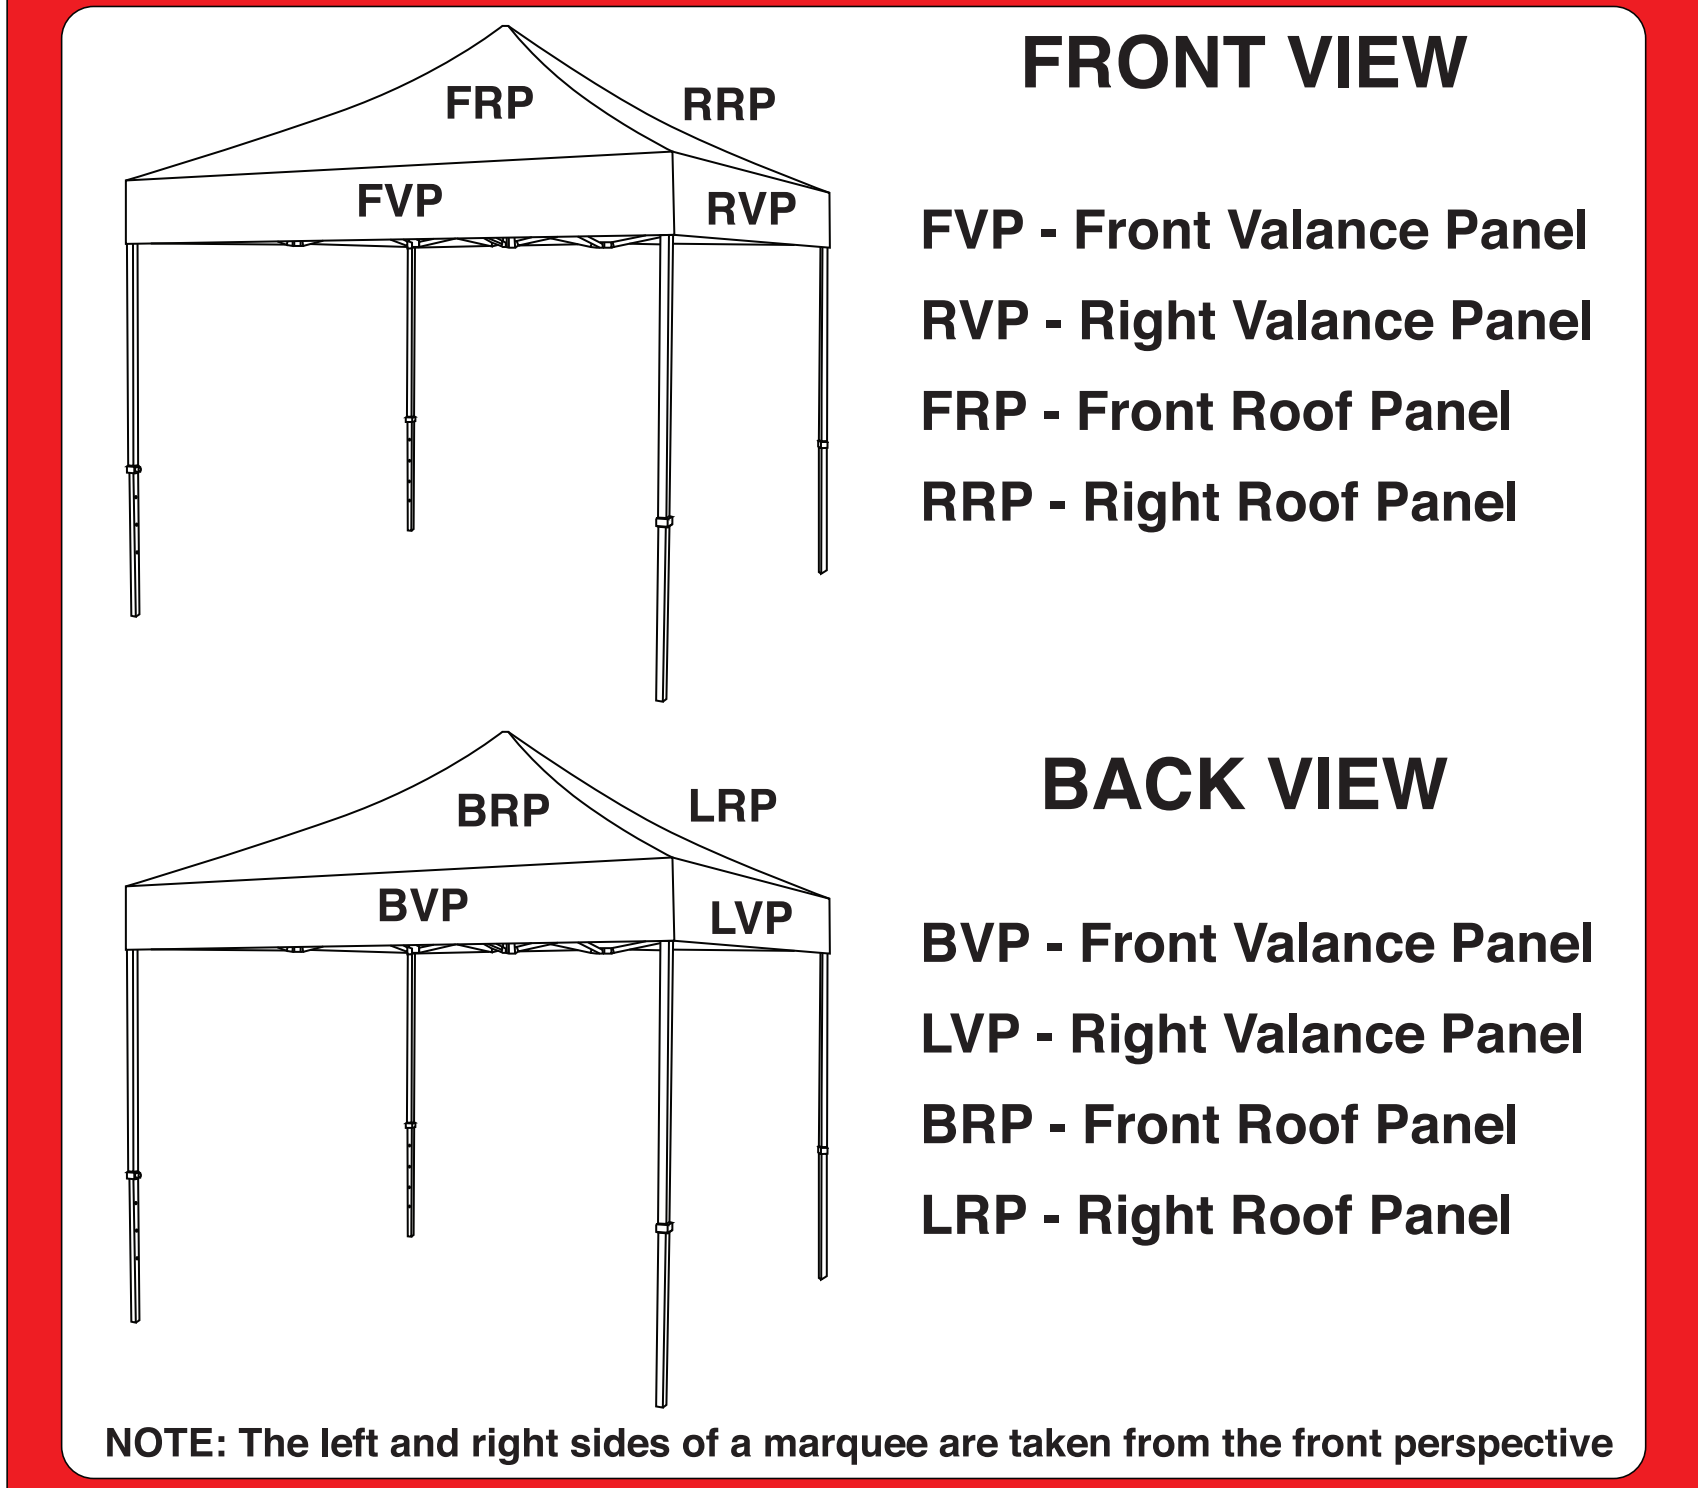

This template is designed at a 10% scale of the final product.
Rasterised artwork supplied at 300dpi to suit this template size is the minimum requirement for a high quality final print

ROOF & VALANCE PANELS