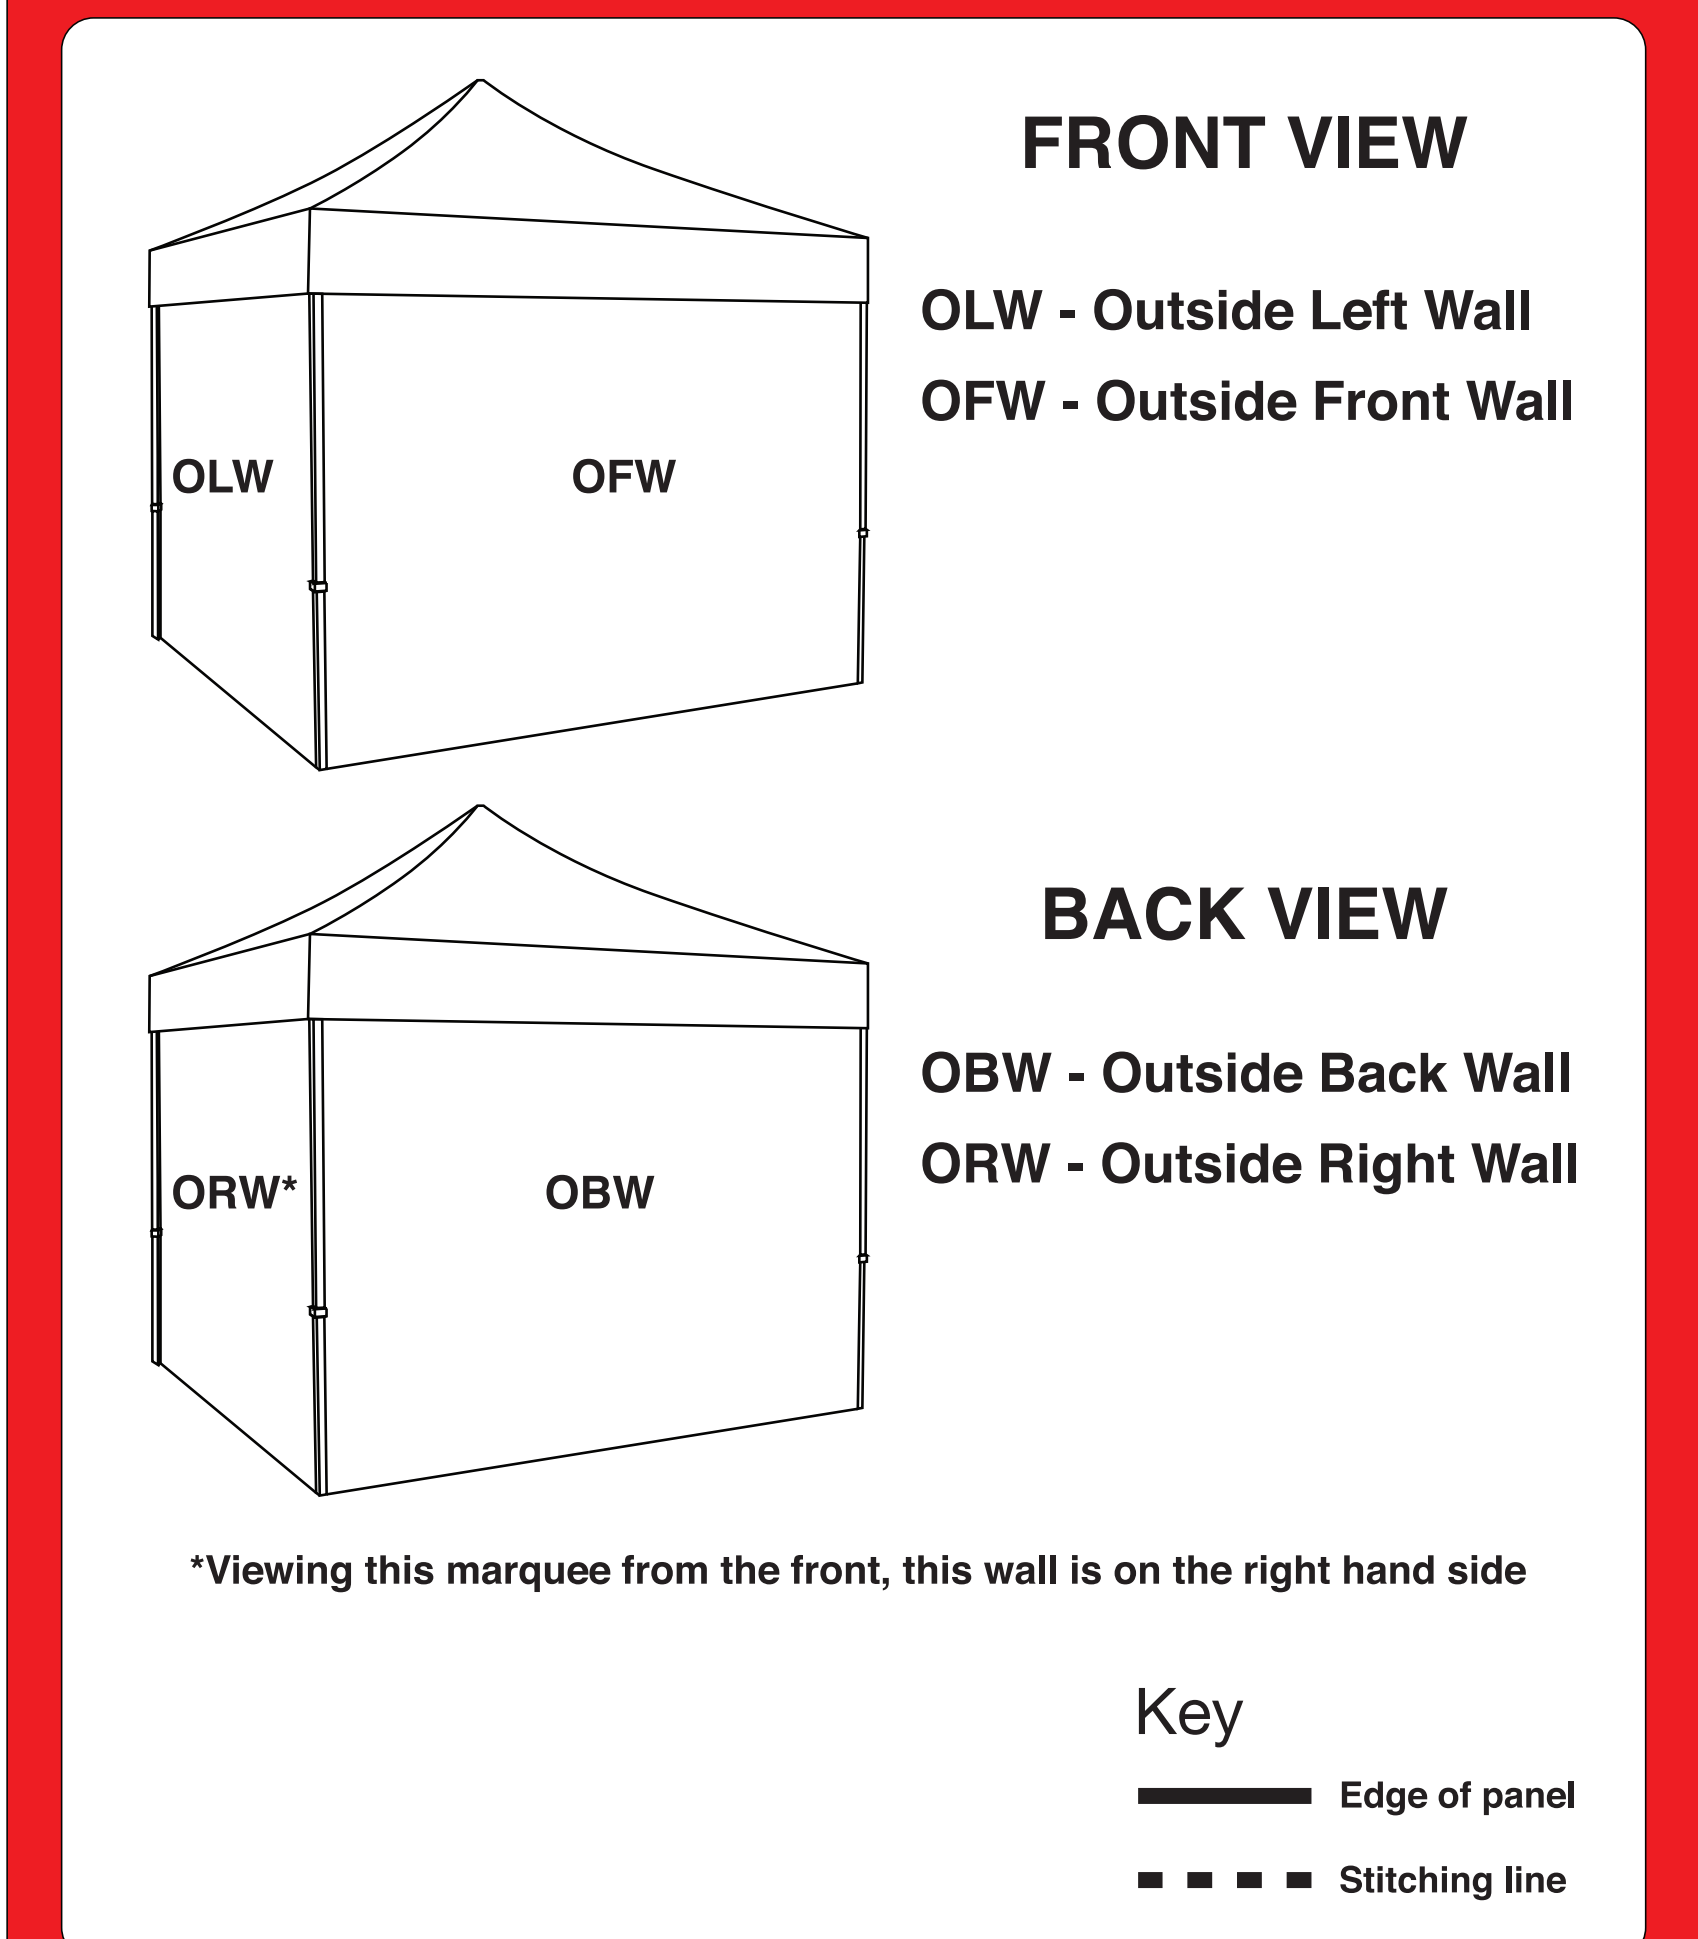

This template is designed at a 10% scale of the final product.
Rasterised artwork supplied at 300dpi to suit this template size is the minimum requirement for a high quality final print

ROOF & VALANCE PANELS

INSIDE FULL WALLS

OUTSIDE FULL WALLS

INSIDE HALF WALLS

OUTSIDE HALF WALLS