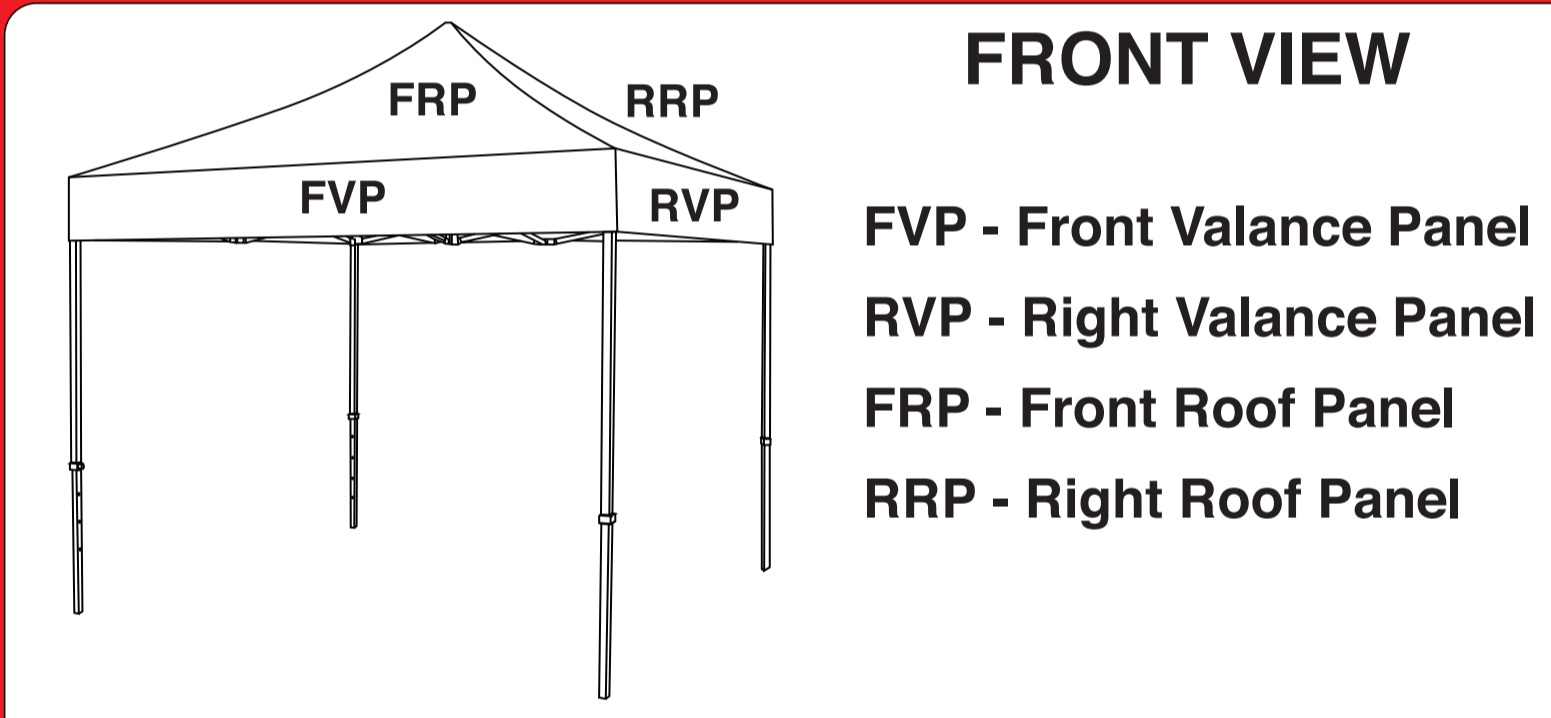

© extreme marquees 2009

3M x 3M Folding Marquee

Please Note:

All artwork is printed in CMYK colourspace
Please Convert all PMS or RGB artwork to an equivalent CMYK breakup

Please be aware that slight colour variation may occur in the printing process from a monitor output.
Place artwork in the designated layer of this document

This template is designed at a 10% scale of the final product.
Rasterised artwork supplied at 300dpi to suit this template size is the minimum requirement for a high quality final print

Fabric colours - PVC and Polyester

ROOF & VALANCE PANELS

NOTE: The left and right sides of a marquee are taken from the front perspective